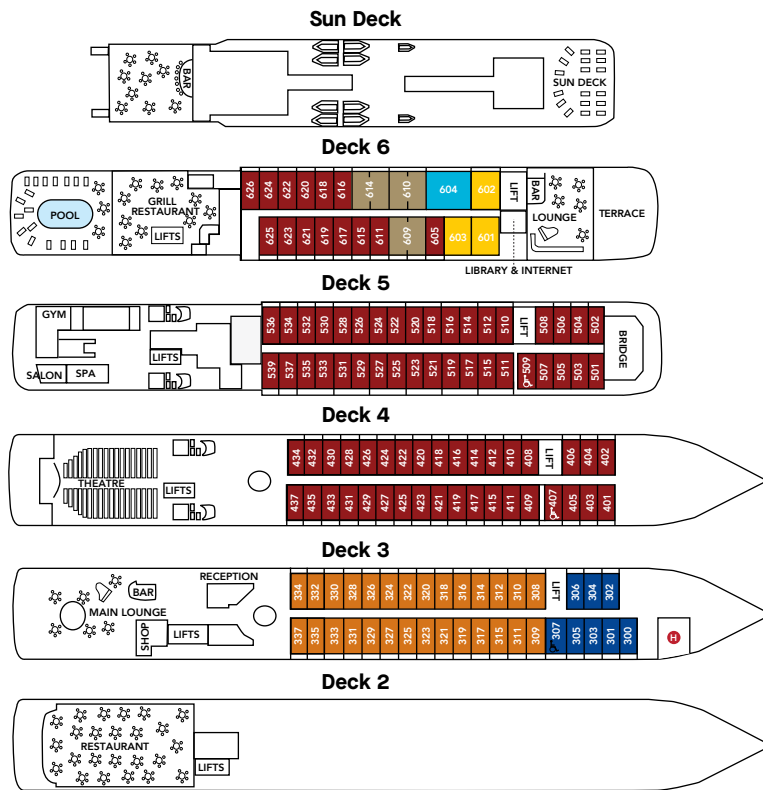

# Deck Plans

### Suite Categories

#### L'Austral – Refurbished 2015

• Length: 142 m • Width: 18 m • Max. Cruising Speed: 16 Knots • Crew: 139 • Guest Capacity: 254