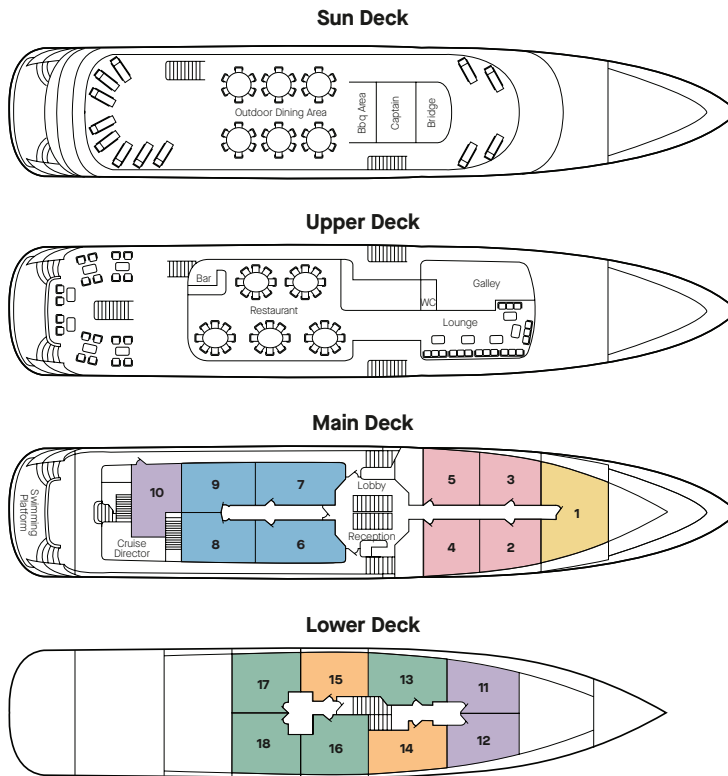

Deck Plans

MV Lady Eleganza

Suite Categories

Main Deck

- Category 1 Window Cabin
- Category 3 Window Cabin
- Category 4 Picture Window Cabin – Double only
- Category 5 Window Cabin – Double Only

Lower Deck

- Category 1 Porthole Cabin – Double Only
- Category 2 Porthole Cabin
- Category 6 Porthole Cabin – Single Use

Technical Data

MV Lady Eleganza – Built 2021

• Length: 49 m • Max. Cruising Speed: 10 Knots • Guest Capacity: 34