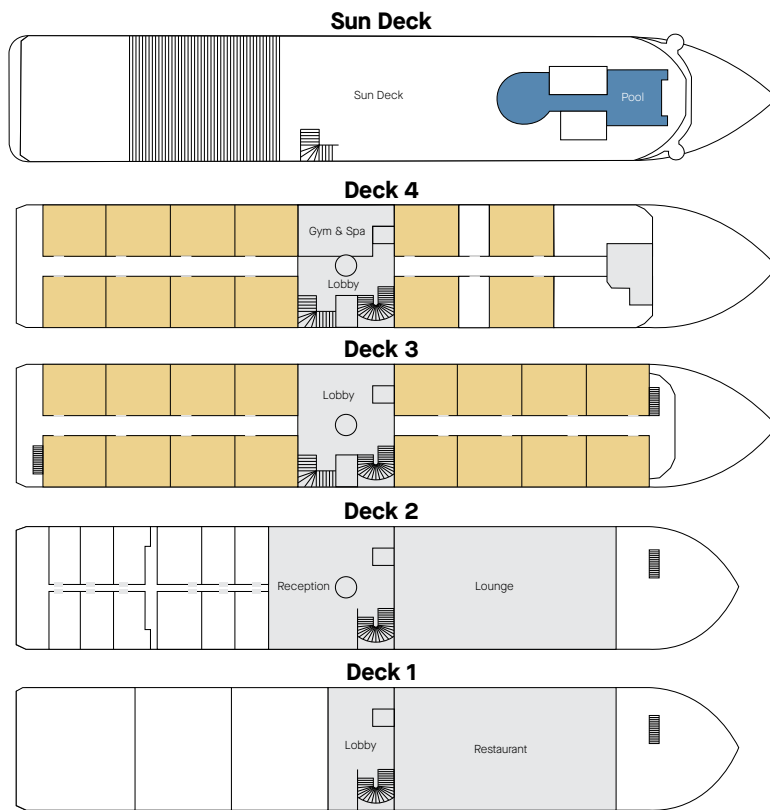

# Deck & Suite Plans

### Suite Categories

● Luxury Suites

### Technical Data

**MS Sun Goddess – Launched 1993**

• Length: 24.5m • Refurbishment: 2020 • Max. Passengers: 66 • Suites: 30 • Crew: 65

Fitness Room

Sun Deck

Lounge