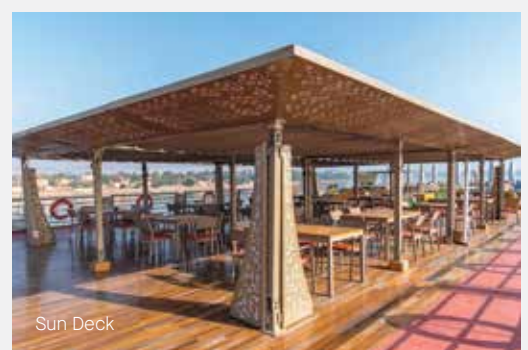

### Technical Data

**MS Sun Goddess – Launched 1993**

• Length: 24.5m • Refurbishment: 2020 • Max. Passengers: 66 • Suites: 30 • Crew: 65

Fitness Room

Sun Deck

Lounge